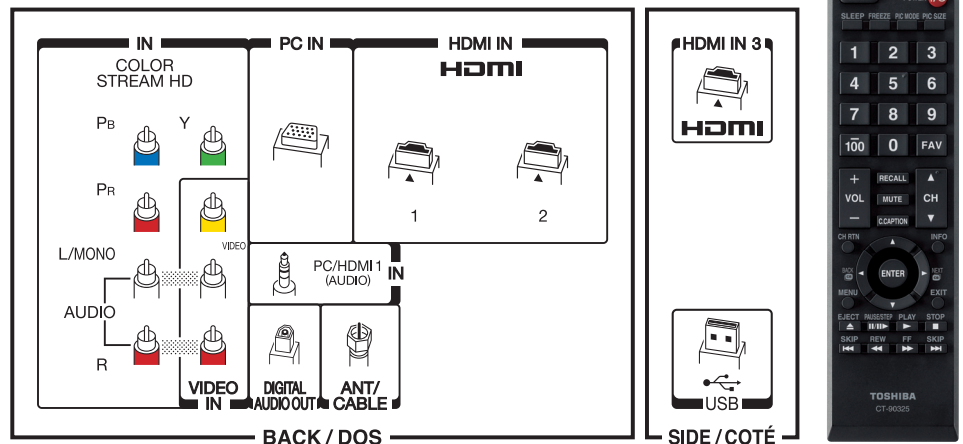

Toshiba 55G310U

Cabinet

- Screen Size Class: 55 in.
- Actual Screen Size Diagonal: 54.6 in.

Panel Specifications

- Backlighting System: CCFL
- Resolution: 1080p
- Frame Rate: ClearFrame™ 120Hz
- Backlighting Control: DynaLight™
- CineSpeed® Panel

Video Chassis

- Native Mode™: Easily take control with Native Mode™! This technology displays the image edges normally lost to over-scanning.
- Gaming Mode: Initiate the gaming experience by reducing game controller delay with Gaming Mode.

Audio

- Invisible Speaker System Design
- Speaker: 7W + 7W
- Mute/Half Mute

Convenience

- Input Labeling
- Channel Browser
- Sleep Timer
- Remote Control

Jack Pack

- HDMI® Digital Inputs²: 3 w/CEC Easily connect to high-definition video, and amazingly immersive surround sound in one cable.
- ColorStream® Component Video Inputs: 1
- PC Input: 1 Hi-Res
- USB Ports: 1 (Music/Photo)
- Composite: 1

Product and Packaging

- VESA Mounting Pattern³: 400mm × 400mm
- Limited Warranty: 1 Year Parts & Labor
- Dimensions w/ Stand (W×H×D): 52.28 in. × 36.28 in. × 16.93 in. Weight: 73.85 lbs.
- Dimensions w/o Stand (W×H×D): 52.28 in. × 33.49 in. × 4.09 in. Weight: 66.80 lbs.
- Shipping Dimensions (W×H×D): 58.82 in. × 37.64 in. × 11.02 in. Weight: 90.39 lbs.

UPC

- 022265004302

TOSHIBA
Leading Innovation >>>

¹While every effort has been made at the time of publication to ensure the accuracy of the information provided herein, product specifications, configurations, system/component/options availability are all subject to change without notice.

²HDMI®-CEC Use of HDMI®-CEC requires an HDMI®-CEC compatible display/peripheral device. Depending on the specifications of your device, some or all HDMI®-CEC functions may not work even if your display/peripheral device is HDMI®-CEC compatible.

³VESA® Mounting Pattern If you decide to wall mount your Toshiba television, always use a UL Listed wall bracket appropriate for the size and weight of the television. Care should be taken to place or install the display where it cannot be pushed, pulled over, or knocked down.